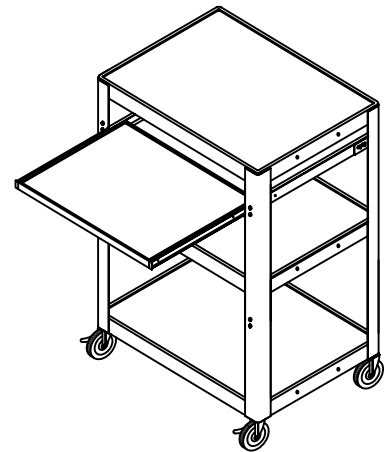

Warranty and Assembly Instructions

Pull out shelf for HA4226E/HACAB4226E

Model number: KB-1001

Congratulations for having chosen this excellent **Buhl** product! We hope you enjoy your new cart for years to come. Should you have any questions, please call your authorized **Buhl** dealer, or call **Buhl** directly at (800)631-0868.

Statement of Warranty

To assure your complete satisfaction, this product is warranted against manufacturing defects for one year after the purchase date. Any parts requiring replacement during the 1-years period, under normal use and service as a result of defective workmanship, will be replaced by **Buhl** or by an authorized **Buhl** dealer, without cost, except for transportation charges. To return the entire unit, the original packing should be used to guarantee safe transport. **Buhl** is not responsible for damages in shipment.

Note: Assemble the cart first before installing pull out shelf.

HA4226E with Pull-out shelf

Part List

Qty.	Description
1 Set	Pull out shelf
8	Flat head screw
8	Washer
8	Hex nut